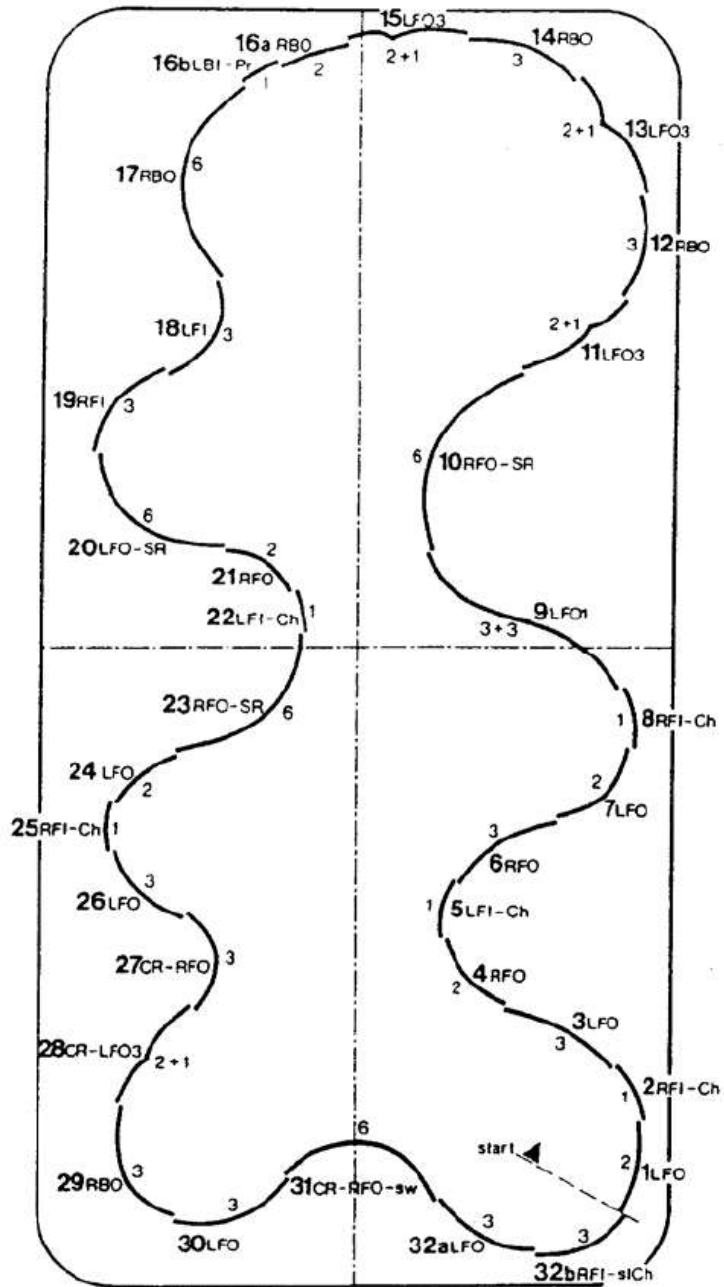

3665 STARLIGHT WALTZ

International Dance - Set Pattern

Lady

Music: Waltz 3/4
 Tempo: 58 measures of three beats (174 beats per minute)

3665 STARLIGHT WALTZ
International Dance - Set Pattern

Man

Music: Waltz 3/4

Tempo: 58 measures of three beats (174 beats per minute)