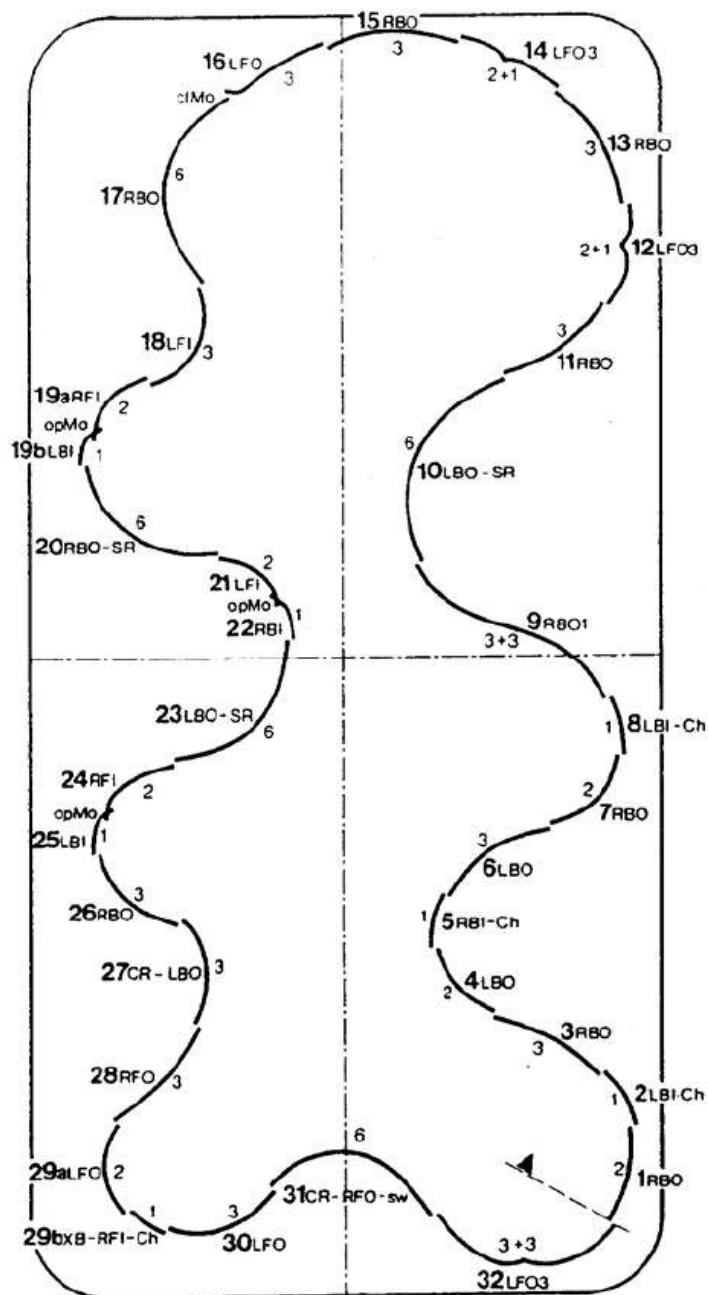

3665 STARLIGHT WALTZ

International Dance - Set Pattern

Lady

Music: Waltz 3/4
 Tempo: 58 measures of three beats (174 beats per minute)

3665 STARLIGHT WALTZ
International Dance - Set Pattern

Man

Music: Waltz 3/4

Tempo: 58 measures of three beats (174 beats per minute)