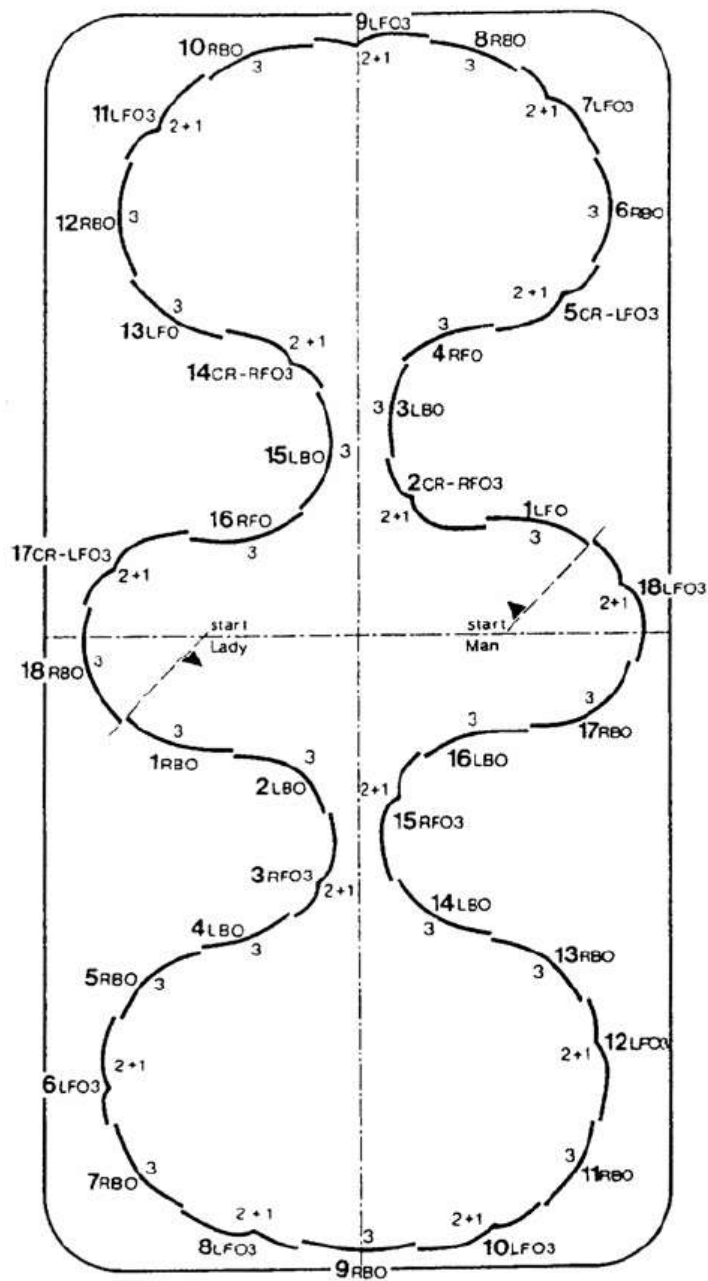

3659 EUROPEAN WALTZ
International Dance - Optional Pattern

Music: Waltz 3/4
Tempo: 45 measures of three beats (135 beats per minute)