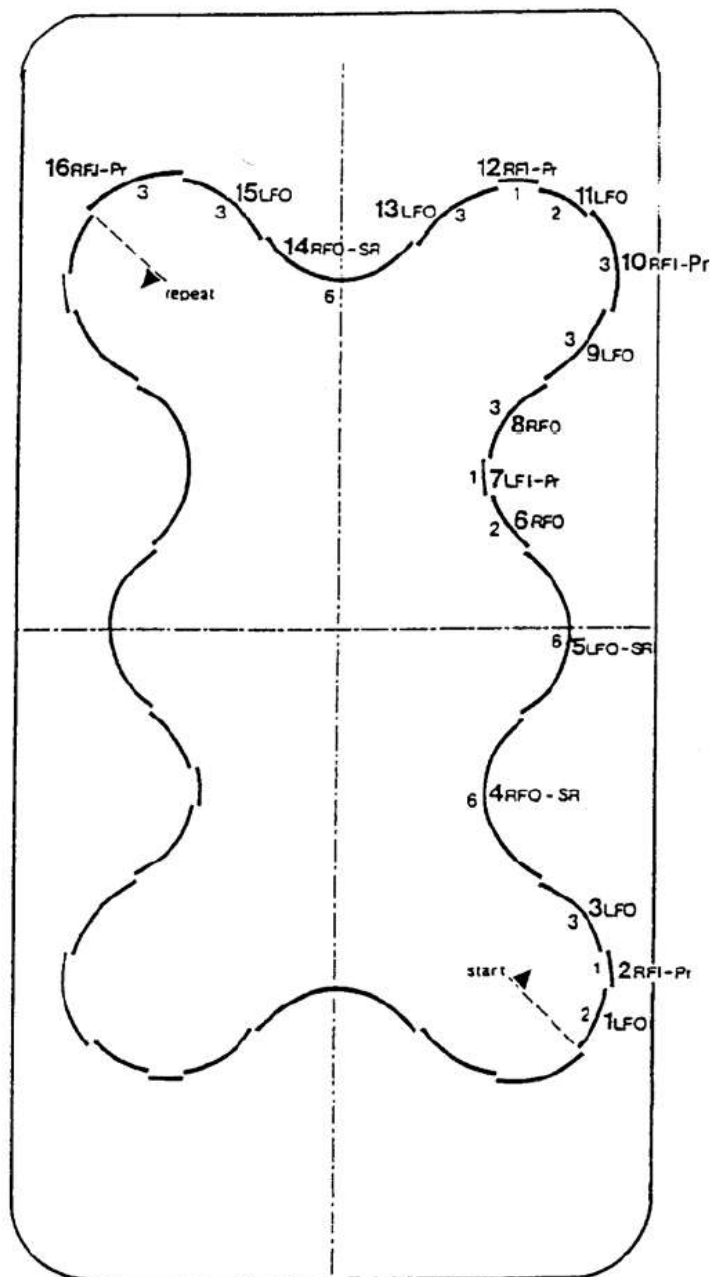

# 3651 DUTCH WALTZ

## Set Pattern Dance

Both partners skate same steps

Music: Waltz 3/4

Tempo: 46 measures of three beats (138 beats per minute)